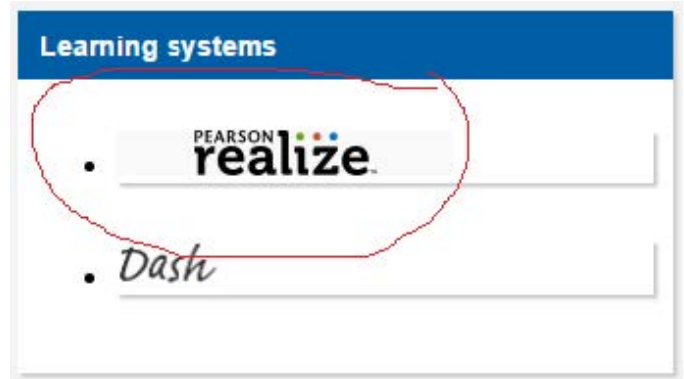

Sign-In to the Textbook

Username: katyisd username@katyisd.org

Password: katyisd password

Katy ISD

Sign in with your organizational account

someone@example.com

Password

Sign in

Sign-in with your Katy ISD account (sample: ID@Katyisd.org).

Click on Pearson Realize

Click on the orange tab: Assignments